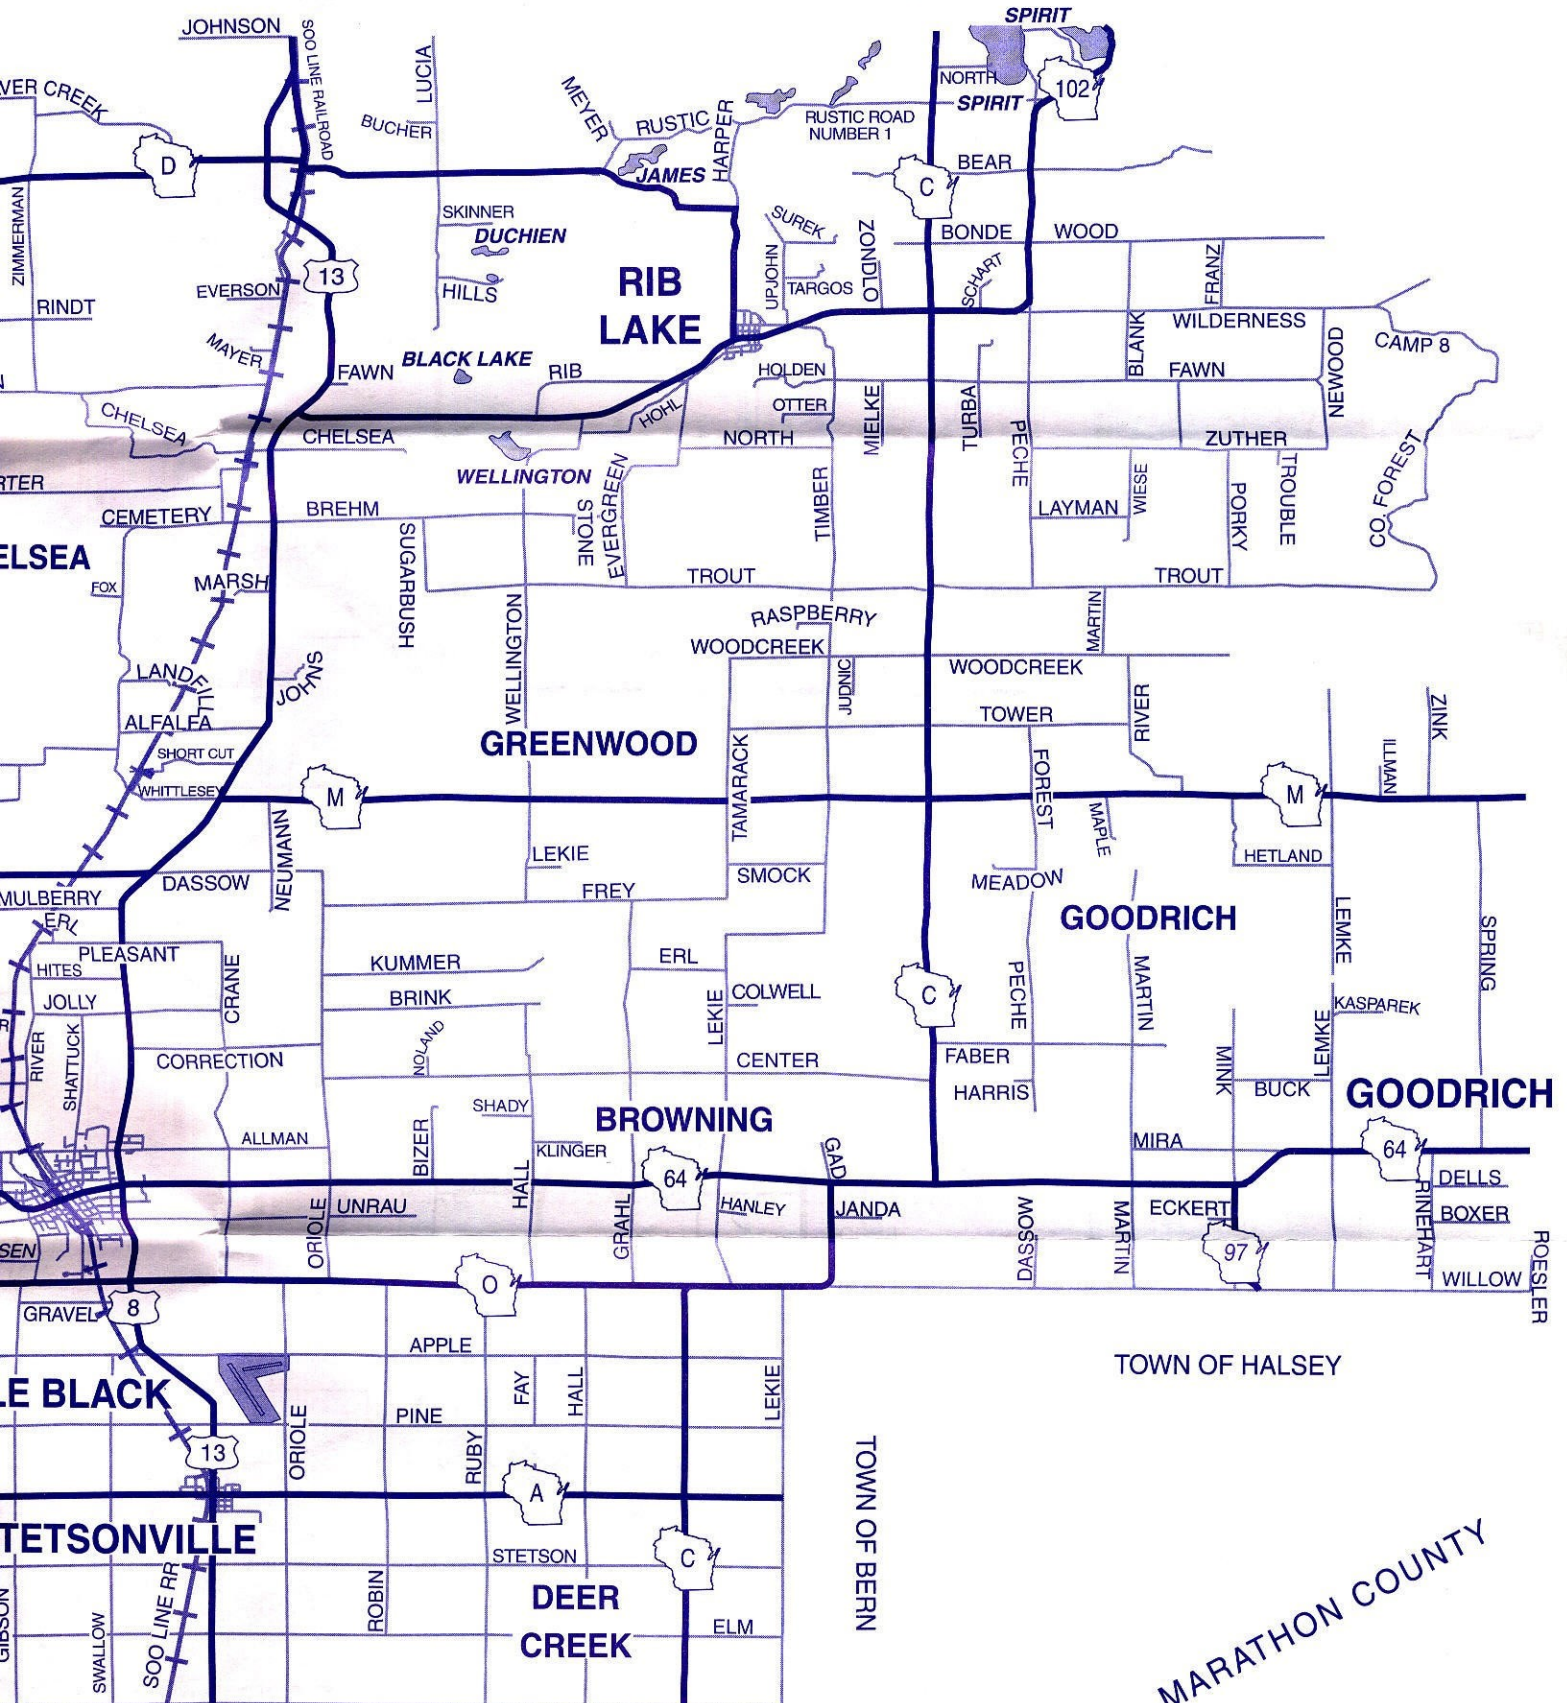

C O U N T Y

10855 RLT - 2008

TOWN OF HILL

TOWN OF SPIRIT

TOWN OF RIB LAKE

TOWN OF HOLTON

MARATHON COUNTY