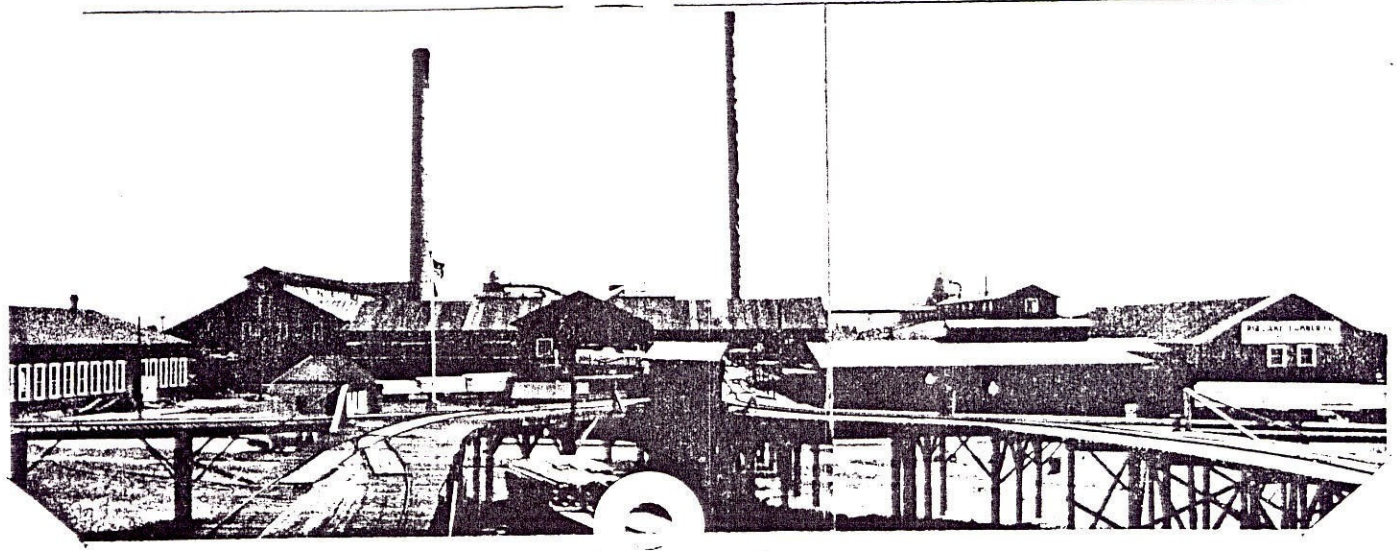

10893

Office

Rob Lake Lumber Co  
1936-1944  
Rob Lake, W. Va.

loading  
car  
dock along  
side planing  
mill.

Rob Lake lies east  
of office

Planing mill

office