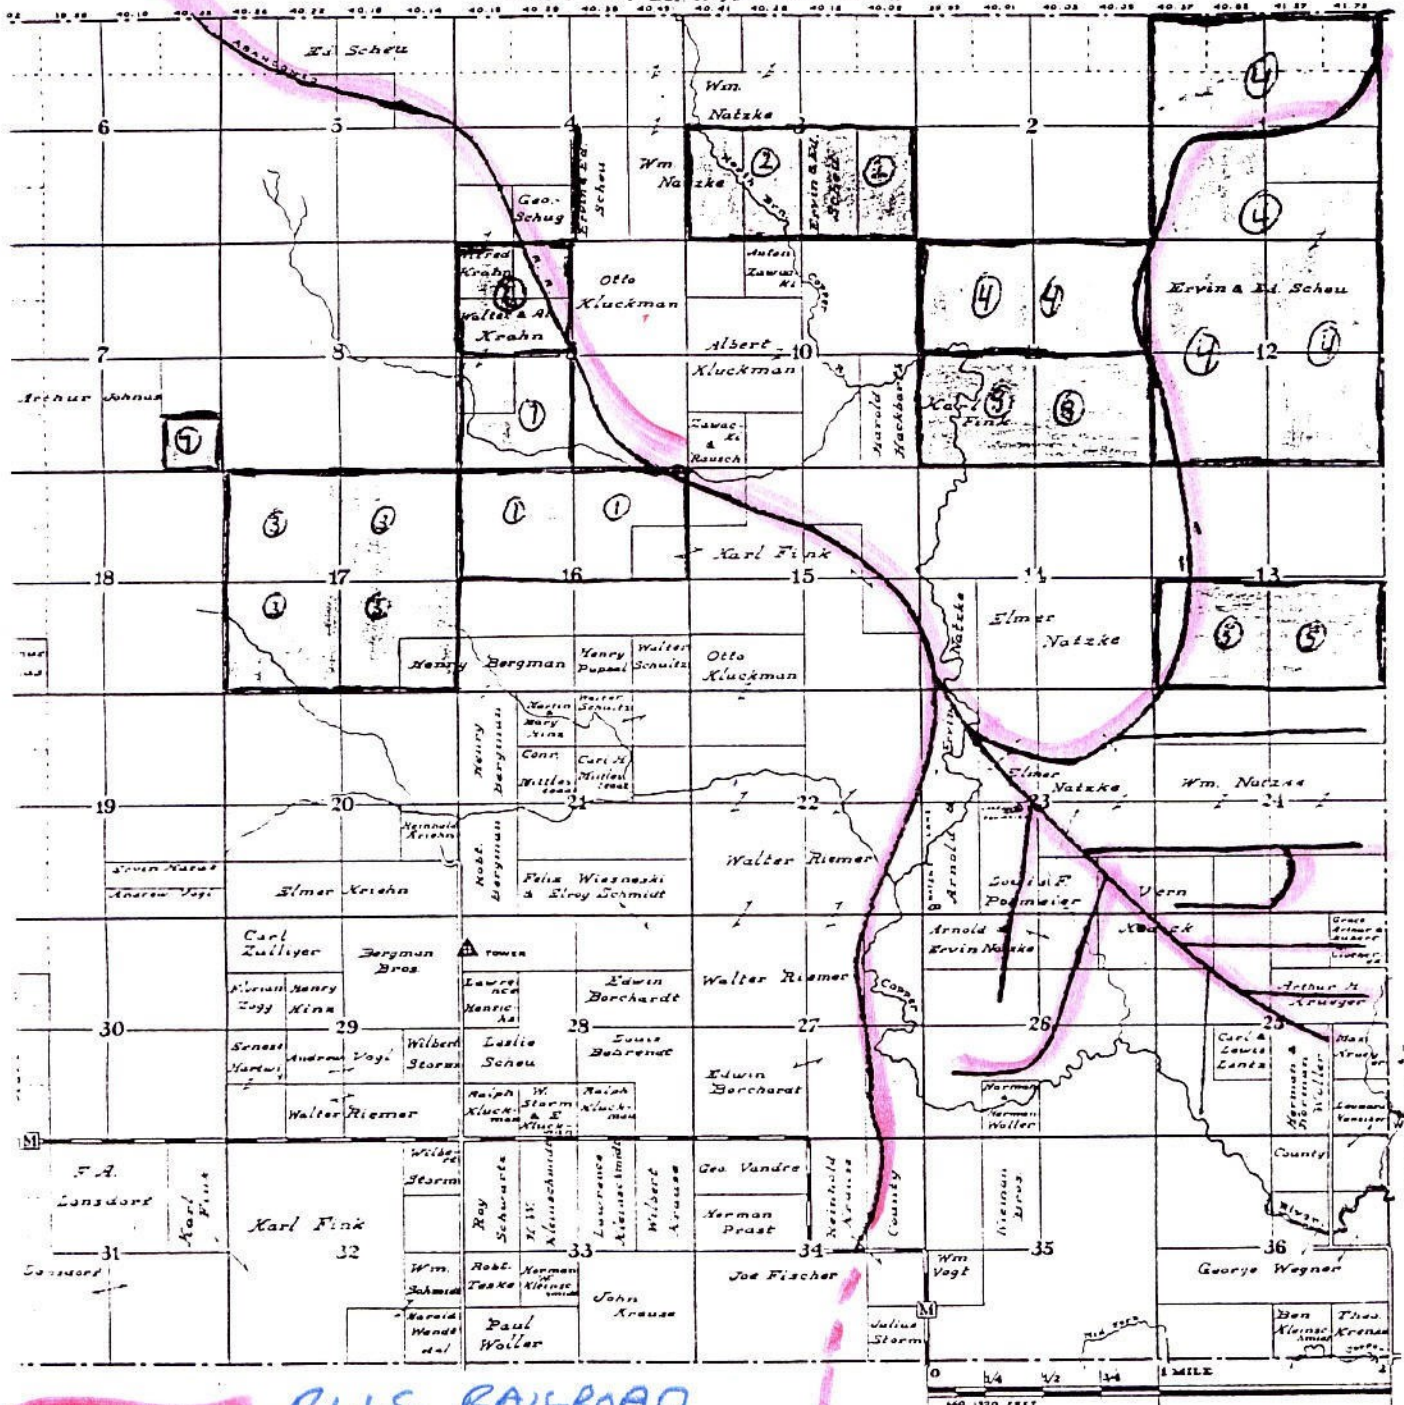

ALL Rib Lake Lbr Co of Del EXCEPT AS INDICATED

RLC RAILROAD

MAP/DATA BY MICHAEL WECKWERTH

(Map showing Rib Lake Lumber Co railroad routes transposed onto 1934 plat map with
 * - sections out of 2 Company Camps and 6 Jobber Camps for the Rib Lake
 Lumber Company during 1934-1935 season

- ① Camp 22 - (5 million ft.)
- ② Camp 23 - (5 million ft.)
- ③ Morgan Peterson Camp (4 million ft.)
- ④ Lambert Lamberty Camp (3 million ft.)
- ⑤ William Natzke Camp (2.6 million ft.)
- ⑥ Herman Kleinschmidt Camp (1.25 million ft.)
- ⑦ Carl Krueger Camp (1.25 million ft.)
- ⑧ Gus Loedtke Camp (1.8 million ft.)